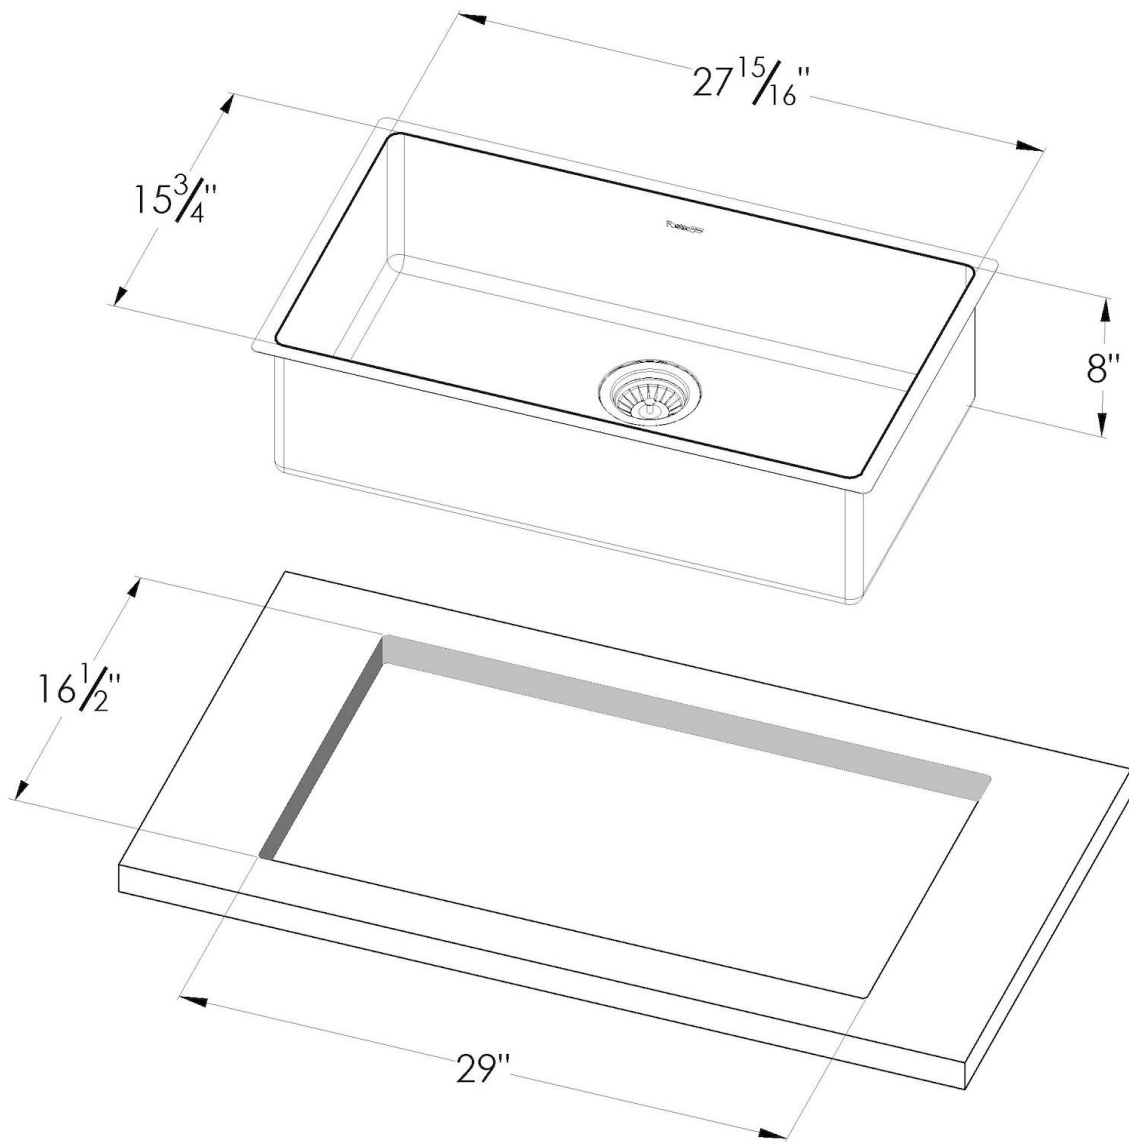

KE Sink Copper 30" x 18" – F/M

Kitchen Sinks

Code: 2157 068

PVD Copper
AISI 304 Stainless steel
Foster brushed
Flush-mount

DETAILS

Series	KE
Coloring	Copper
Finish	PVD
Material	AISI 304 stainless steel
Texture	Foster brushed
Edge/Installation Type	Flush-mount Top-mount
Thickness	18 Gauge (1.2 mm)
Overall dimensions	29 1/2" x 17 5/16"

Bowl dimension 1 bowl 27^{15/16"} x 15^{3/4"}

Bowls depth 8"

Flush-mount cut-out See cut-out drawing

Overmount cut-out 29" x 16^{1/2"}

Waste fitting type 3^{1/2"} - with stainless steel basket

Underside Protected with heavy duty undercoating

Basket 3,5" waste fitting The drain is equipped with a large 3.5" drain, with the practical basket cap that prevents the discharge of solid parts.

High thickness 1.2 1.2 mm thick steel. A significant thickness, which guarantees the maximum sturdiness and durability.

Small radius Bowls with squared shapes with a modern design and an increased capacity, for a minimal aesthetics connected with an extreme practicality.

TECHNICAL DATA

Flush-mount installation - FT

Installation on top of worktop - SPT